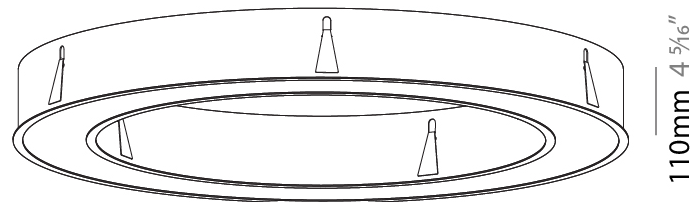

GENERAL

Series: Glorious
 Subseries: Glorious
 Brand: Prolicht
 Division: Architectural
 Mounting Type: Recessed
 Mounting Location: Ceiling
 Subcategory: Ambient

PHYSICAL

Shape: Round
 Diameter (mm): 1270
 Diameter (in): 50
 Height (mm): 110
 Height (in): 4 ⁵/₁₆
 Min. Recessing Depth (mm): 120
 Min. Recessing Depth (in): 4 ³/₄
 Light Distribution: Direct
 Weight (kg): 15.446
 Weight (lbs): 34.05
 Diffuser: PMMA - Opal or Micro-Prism
 Fixture Finish: SSR / BKV / CWI / CRY / HAB / LAG / UFT / ITA / RUA / RUR / MIC / FTG / MYG / TWT / LOD / PUS / FRO / FUP / KIA / POP / BLS / SPG / MEY / GOH / GUM / CHC / COM / ABZ / JAG / OBR / MOS / ROR
 Fixture Material: Aluminum
 Cut-out Measurements: 1260mm / 49 5/8" x 940mm / 37"

PROJECT
TYPE
SPECIFIER
QUANTITY
DATE

Ø 928mm 36 ⁹/₁₆"

Ø 1270mm 50 "

1260mm x 940mm
49 ⁵/₈" x 37"

120mm
4 ³/₄"

10 - 15mm
³/₈" - ⁹/₁₆"

A37507-

PROJECT	_____
TYPE	_____
SPECIFIER	_____
QUANTITY	_____
DATE	_____