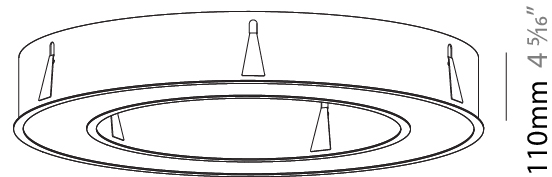

GENERAL

Series: Glorious
Subseries: Glorious
Brand: Prolicht
Division: Architectural
Mounting Type: Recessed
Mounting Location: Ceiling
Subcategory: Ambient

PHYSICAL

Shape: Round
Diameter (mm): 970
Diameter (in): 38 ³ / ₁₆
Height (mm): 110
Height (in): 4 ⁵ / ₁₆
Min. Recessing Depth (mm): 120
Min. Recessing Depth (in): 4 ³ / ₄
Light Distribution: Direct
Weight (kg): 11.164
Weight (lbs): 24.61
Diffuser: PMMA - Opal or Micro-Prism
Fixture Finish: SSR / BKV / CWI / CRY / HAB / LAG / UFT / ITA / RUA / RUR / MIC / FTG / MYG / TWT / LOD / PUS / FRO / FUP / KIA / POP / BLS / SPG / MEY / GOH / GUM / CHC / COM / ABZ / JAG / OBR / MOS / ROR
Fixture Material: Aluminum
Cut-out Measurements: 960mm / 37 13/16" x 640mm / 25 3/16"

Ø 628mm 24 3/4"

Ø 970mm 38 3/16 "

960mm x 640mm
37 13/16" x 25 3/16"

120mm
4 3/4"

10 - 15mm
3/8" - 9/16"

A37505-

PROJECT _____

TYPE _____