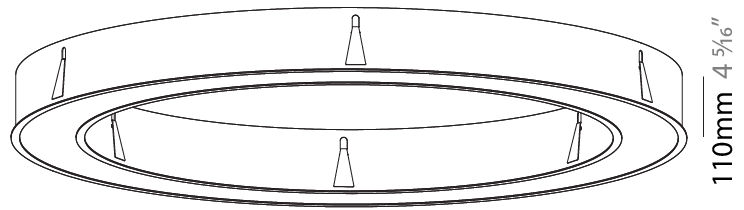

GENERAL

Series: Glorious
 Subseries: Glorious
 Brand: Prolicht
 Division: Architectural
 Mounting Type: Recessed
 Mounting Location: Ceiling
 Subcategory: Ambient

PHYSICAL

Shape: Round
 Diameter (mm): 1570
 Diameter (in): 61 ¹³/₁₆
 Height (mm): 110
 Height (in): 4 ⁵/₁₆
 Min. Recessing Depth (mm): 120
 Min. Recessing Depth (in): 4 ³/₄
 Light Distribution: Direct
 Weight (kg): 16.624
 Weight (lbs): 36.65
 Diffuser: PMMA - Opal or Micro-Prism
 Fixture Finish: SSR / BKV / CWI / CRY / HAB / LAG / UFT / ITA / RUA / RUR / MIC / FTG / MYG / TWT / LOD / PUS / FRO / FUP / KIA / POP / BLS / SPG / MEY / GOH / GUM / CHC / COM / ABZ / JAG / OBR / MOS / ROR
 Fixture Material: Aluminum
 Cut-out Measurements: 1560mm / 61 7/16" x 1240mm / 48 13/16"

PROJECT
TYPE
SPECIFIER
QUANTITY
DATE

Ø 1228mm 48 3/8"

Ø 1570mm 61 13/16"

1560mm x 1240mm
61 7/16" x 48 13/16"

120mm
4 3/4"

10 - 15mm
3/8" - 9/16"

A37502-

PROJECT	_____
TYPE	_____
SPECIFIER	_____
QUANTITY	_____
DATE	_____