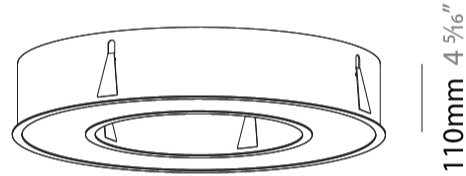

GENERAL

Series: Glorious
Subseries: Glorious
Brand: Prolicht
Division: Architectural
Mounting Type: Recessed
Mounting Location: Ceiling
Subcategory: Ambient

PHYSICAL

Shape: Round
Diameter (mm): 770
Diameter (in): 30 ⁵/₁₆
Height (mm): 110
Height (in): 4 ⁵/₁₆
Min. Recessing Depth (mm): 120
Min. Recessing Depth (in): 4 ³/₄
Light Distribution: Direct
Weight (kg): 9.285
Weight (lbs): 20.47
Diffuser: PMMA - Opal or Micro-Prism
Fixture Finish: SSR / BKV / CWI / CRY / HAB / LAG / UFT / ITA / RUA / RUR / MIC / FTG / MYG / TWT / LOD / PUS / FRO / FUP / KIA / POP / BLS / SPG / MEY / GOH / GUM / CHC / COM / ABZ / JAG / OBR / MOS / ROR
Fixture Material: Aluminum
Cut-out Measurements: 760mm / 29 15/16" x 440mm / 17 5/16"

ELECTRICAL

Lamp Type: LED (Zhaga Standard)
Input Wattage (W): 30
Total Output Wattage (W): 24 / 19.2 (3500K)
Dimming: Non-Dimming / Phase Dimming (120Vac only) / 0-10V Dimming
Driver Included: Yes
Driver Location: Integrated
Driver Type: Constant Current - 120 / 277Vac
Driver Class: Class 2
Input Voltage (V): 120 - 277
Constant Current (MA): 350 / 600 (3500K)

LED

Color Temperature (°K): 3000 / 3500 / 4000
Max. Delivered Lumen (lm): 2770 / 2862 / 2920
CRI: >80 CRI
Efficiency (%): 65
Lamp Life (hrs): 50000

OPTICAL

RATINGS AND CERTIFICATIONS

Certified By: Certified for North American Standards
IP rating: IP20

Ø 428mm 16 ⁷/₈"

Ø 770mm 30 ⁵/₁₆"

110mm 4 ⁵/₁₆"

760mm x 440mm
29 ¹⁵/₁₆" x 17 ⁵/₁₆"

120mm
4 ³/₄"

10 - 15mm
³/₈" - ⁹/₁₆"